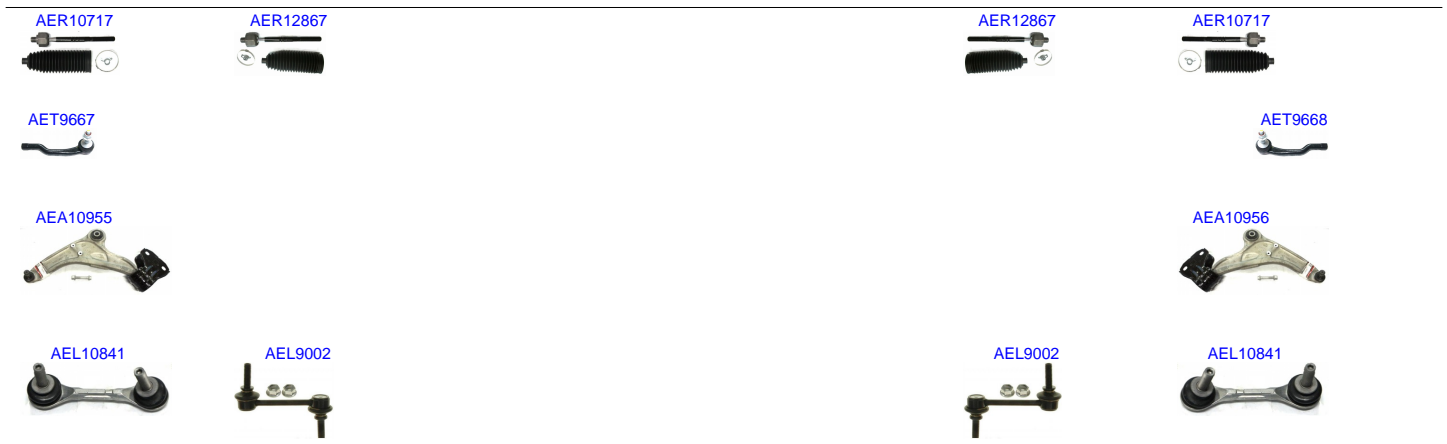

AEA10956

AEC10898

AEA12967

AEL10841

AEL9002

AEL9002

AEL10841

Ruitai	Description	Position	Years
AER10717	RACK END	R/L	2012-2017
AER12867	RACK END	R/L	2014-2018
AET9668	TIE ROD END	OUT R	2014-2018
AET9667	TIE ROD END	OUT L	2014-2018
AEA8432	CONTROL ARM	UP R/L	2011-2015
AEA11013	CONTROL ARM	REAR R	2006-2015
AEA11014	CONTROL ARM	REAR L	2006-2015
AEA11015	CONTROL ARM	REAR L	2006-2015
AEA11012	CONTROL ARM	LOW R/L	2006-2015
AEC10898	CONTROL ARM	LOW R/L	2006-2015
AEA10956	CONTROL ARM	LOW R	2014-2017
AEA12968	CONTROL ARM	LOW R	2006-2015
AEA10955	CONTROL ARM	LOW L	2014-2017
AEA12967	CONTROL ARM	LOW L	2006-2015
AEL10841	STABILIZER LINK	REAR R/L	2014-2017
AEL9002	STABILIZER LINK	FRONT R/L	2006-2016

LINCOLN MKX 2016

Ruitai	Description	Position	Years
AER10717	RACK END	R/L	2012-2017
AER12867	RACK END	R/L	2014-2018
AET9668	TIE ROD END	OUT R	2014-2018
AET9667	TIE ROD END	OUT L	2014-2018
AEA10956	CONTROL ARM	LOW R	2014-2017
AEA10955	CONTROL ARM	LOW L	2014-2017
AEL10841	STABILIZER LINK	REAR R/L	2014-2017
AEL9002	STABILIZER LINK	FRONT R/L	2006-2016