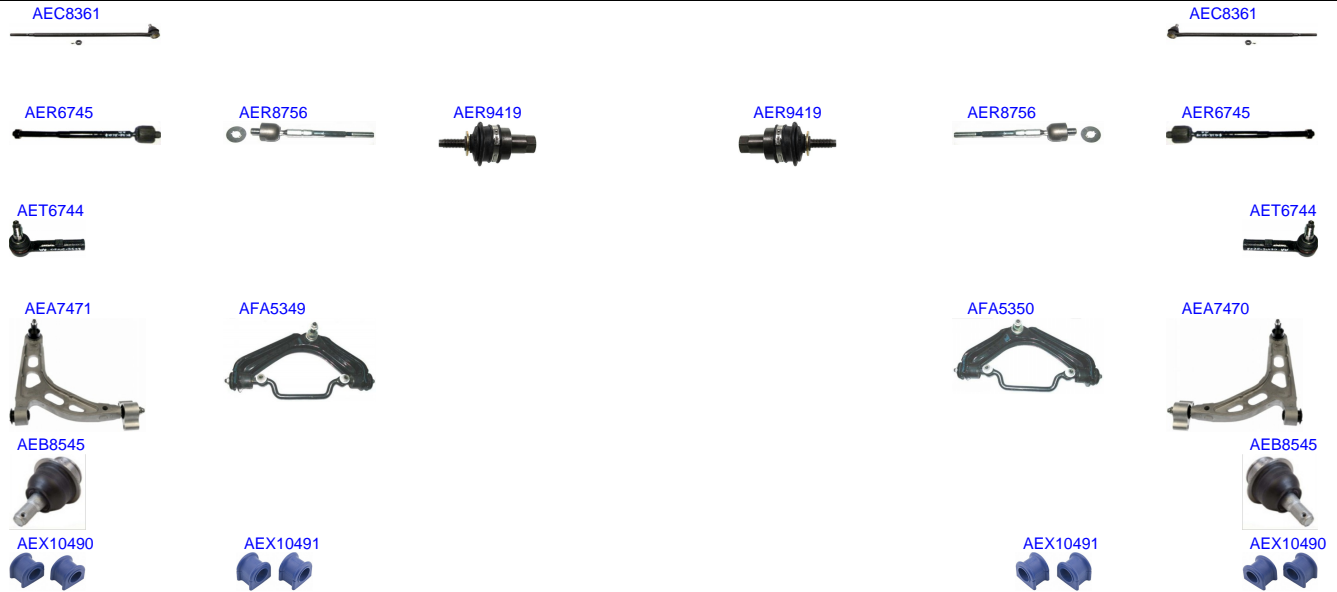

Ruitai	Description	Position	Years
AEC8361	CROSS ROD	OUT R/L	2000-2016
AER6745	RACK END	R/L	2002-2005
AER8756	RACK END	R/L	2000-2005
AER9419	RACK END	R/L	2000-2010
AET6744	TIE ROD END	OUT R/L	2002-2005
AEA7470	CONTROL ARM	UP R	2000-2005
AEA7471	CONTROL ARM	UP L	2000-2005
AFA5350	CONTROL ARM	LOW R	2000-2016
AFA5349	CONTROL ARM	LOW L	2000-2016
AEX10490	BUSH	FRONT R/L	1999-2010
AEX10491	BUSH	FRONT R/L	1996-2010

Ruitai	Description	Position	Years
AEC8361	CROSS ROD	OUT R/L	2000-2016
AER6745	RACK END	R/L	2002-2005
AER8756	RACK END	R/L	2000-2005
AER9419	RACK END	R/L	2000-2010
AET6744	TIE ROD END	OUT R/L	2002-2005
AEA7470	CONTROL ARM	UP R	2000-2005
AEA7471	CONTROL ARM	UP L	2000-2005
AFA5350	CONTROL ARM	LOW R	2000-2016
AFA5349	CONTROL ARM	LOW L	2000-2016
AEB8545	BALL JOINT	LOW R/L	1995-2015
AEX10490	BUSH	FRONT R/L	1999-2010
AEX10491	BUSH	FRONT R/L	1996-2010