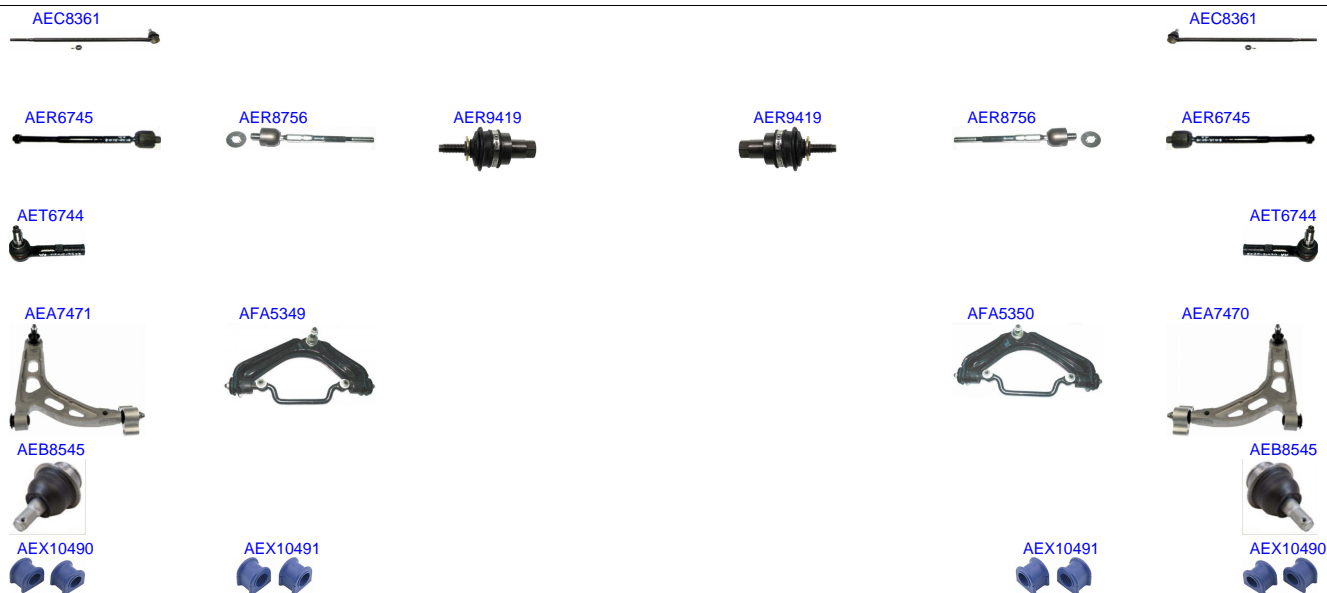

Ruitai	Description	Position	Years
AEC8361	CROSS ROD	OUT R/L	2000-2016
AER6745	RACK END	R/L	2002-2005
AER8756	RACK END	R/L	2000-2005
AER9419	RACK END	R/L	2000-2010
AET6744	TIE ROD END	OUT R/L	2002-2005
AEA7470	CONTROL ARM	UP R	2000-2005
AEA7471	CONTROL ARM	UP L	2000-2005
AFA5350	CONTROL ARM	LOW R	2000-2016
AFA5349	CONTROL ARM	LOW L	2000-2016
AEX10490	BUSH	FRONT R/L	1999-2010
AEX10491	BUSH	FRONT R/L	1996-2010

Ruitai	Description	Position	Years
AEC8361	CROSS ROD	OUT R/L	2000-2016
AER6745	RACK END	R/L	2002-2005
AER8756	RACK END	R/L	2000-2005
AER9419	RACK END	R/L	2000-2010
AET6744	TIE ROD END	OUT R/L	2002-2005
AEA7470	CONTROL ARM	UP R	2000-2005
AEA7471	CONTROL ARM	UP L	2000-2005
AFA5350	CONTROL ARM	LOW R	2000-2016
AFA5349	CONTROL ARM	LOW L	2000-2016
AEB8545	BALL JOINT	LOW R/L	1995-2015
AEX10490	BUSH	FRONT R/L	1999-2010
AEX10491	BUSH	FRONT R/L	1996-2010