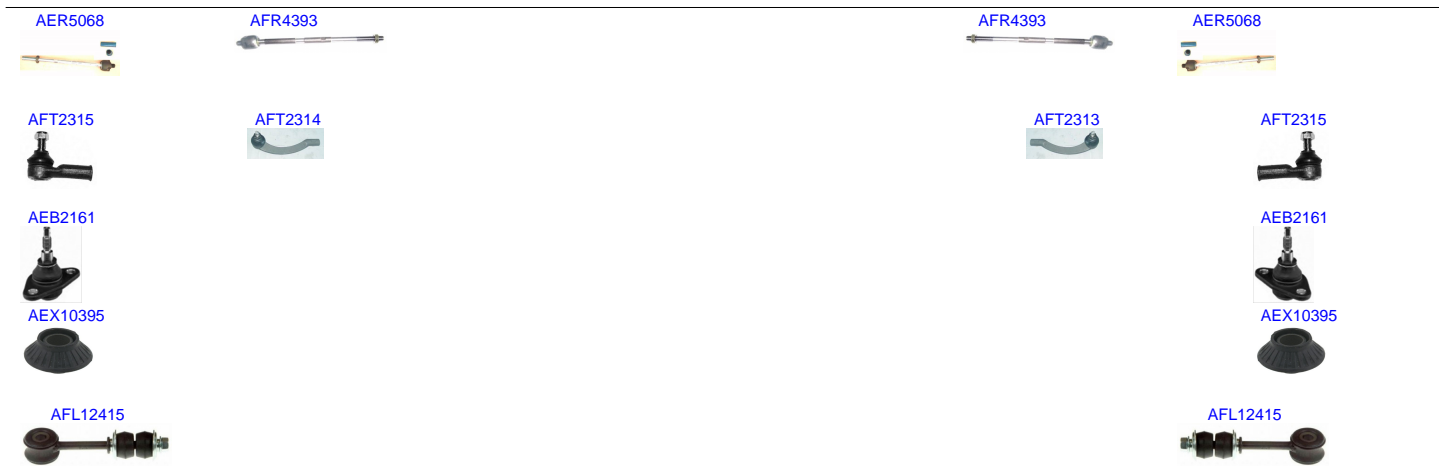

VOLVO 960 1994 - 1995

Ruitai	Description	Position	Years
AER5068	RACK END	R/L	1981-2016
AFR4393	RACK END	R/L	1981-2016
AFT2315	TIE ROD END	OUT R/L	1974-2016
AFT2313	TIE ROD END	OUT R	1990-2007
AFT2314	TIE ROD END	OUT L	1990-2007
AEB2161	BALL JOINT	LOW R/L	1981-2016
AEX10395	BUSH	FRONT R/L	1981-1998
AFL12415	STABILIZER LINK	FRONT R/L	1981-1998