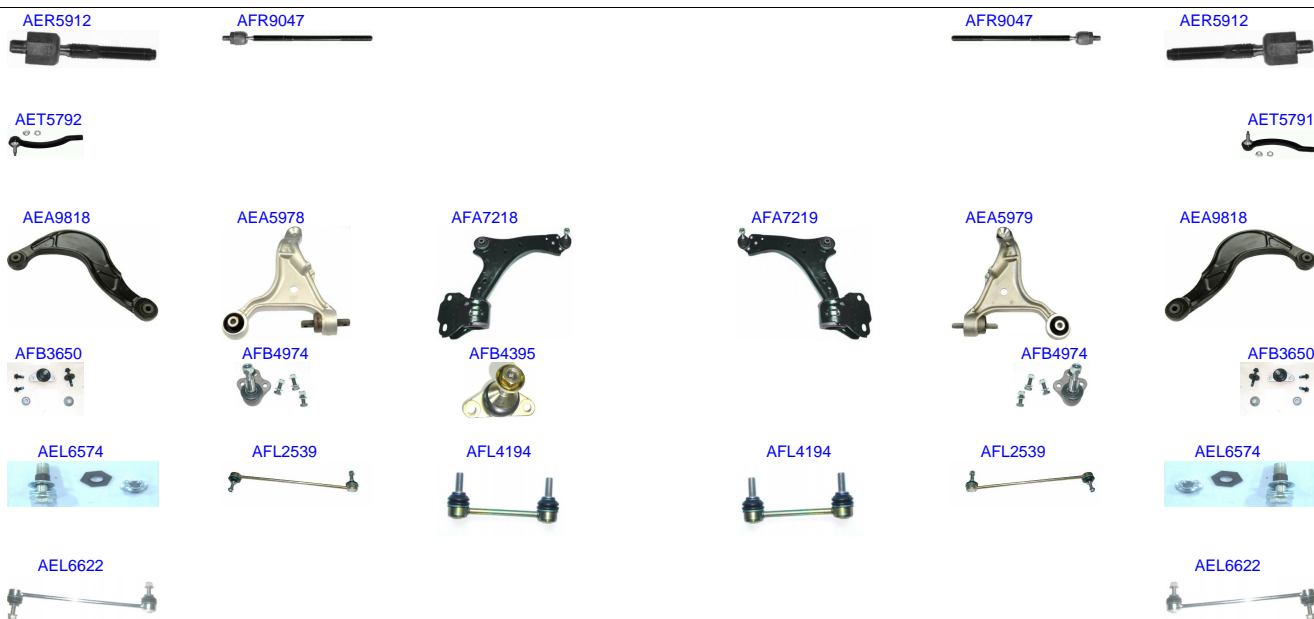

AFB3650

AEL6574

AFL2539

AFL4194

AFL4194

AFL2539

AEL6574

Ruitai	Description	Position	Years
AER5912	RACK END	R/L	1997-2016
AET5791	TIE ROD END	OUT R	1998-2016
AET5792	TIE ROD END	OUT L	1998-2016
AEA5979	CONTROL ARM	LOW R	1998-2006
AEA5978	CONTROL ARM	LOW L	1998-2006
AFB3650	BALL JOINT	LOW R/L	1997-2016
AFB4395	BALL JOINT		1998-2016
AEL6574	STABILIZER LINK	R/L	1986-2016
AFL2539	STABILIZER LINK	R/L	1997-2016
AFL4194	STABILIZER LINK	REAR R/L	1991-2016