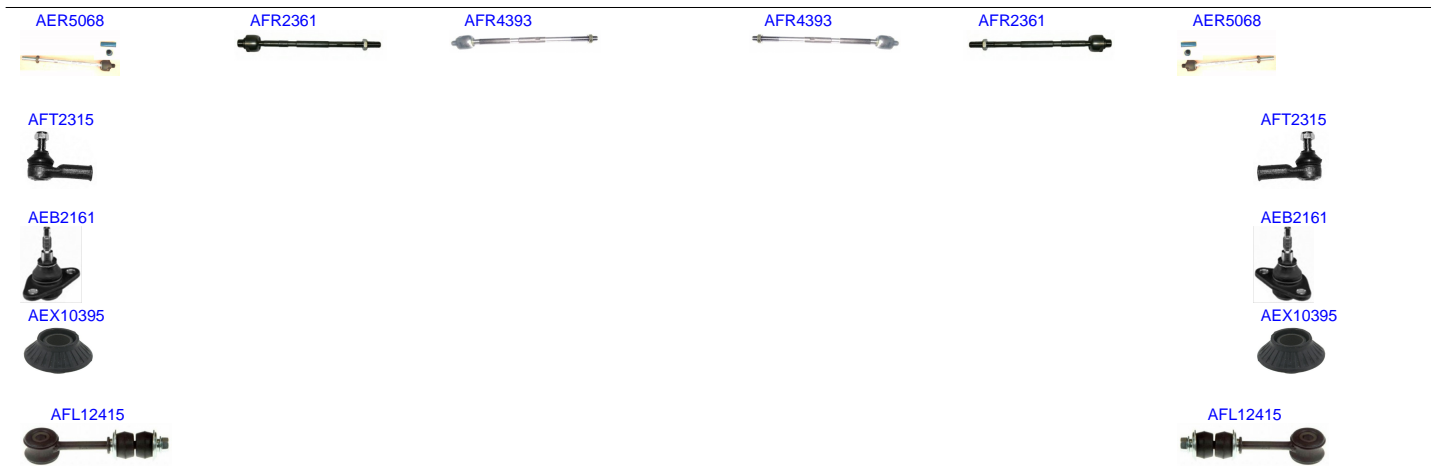

AFT2315

AEB2161

AEB2161

Ruitai	Description	Position	Years
AFT2315	TIE ROD END	OUT R/L	1974-2016
AEB2161	BALL JOINT	LOW R/L	1981-2016

VOLVO 760 1981 - 1992

Ruitai	Description	Position	Years
AER5068	RACK END	R/L	1981-2016
AFR2361	RACK END	R/L	1981-2016
AFR4393	RACK END	R/L	1981-2016
AFT2315	TIE ROD END	OUT R/L	1974-2016
AEB2161	BALL JOINT	LOW R/L	1981-2016
AEX10395	BUSH	FRONT R/L	1981-1998
AFL12415	STABILIZER LINK	FRONT R/L	1981-1998