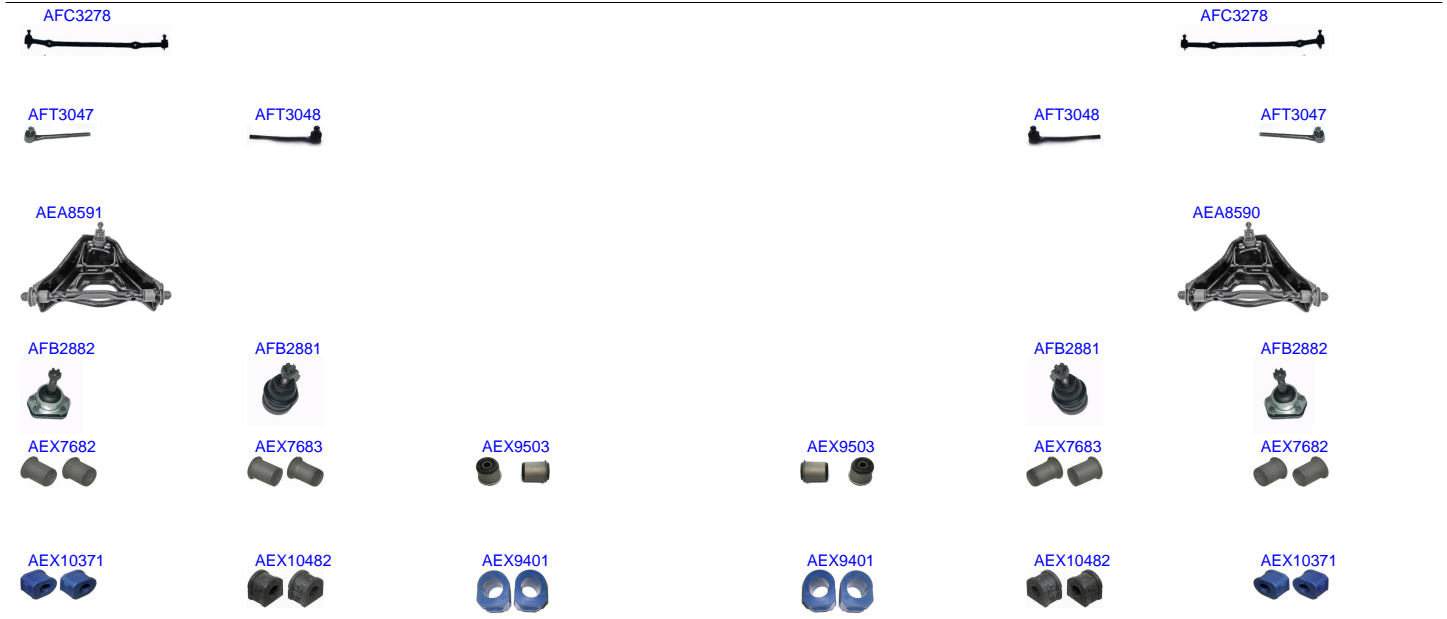

PONTIAC PARIISIENNE BROUGHAM 1983 - 1986

Ruitai	Description	Position	Years
AFC3278	CROSS ROD	R/L	1977-1996
AFT3047	TIE ROD END	R/L	1972-2005
AFT3048	TIE ROD END	R/L	1977-2016
AEA8590	CONTROL ARM	UP R	1977-1978, 1980-2016
AEA8591	CONTROL ARM	UP L	1977-1978, 1980-2016
AFB2882	BALL JOINT	UP R/L	1969-2016
AFB2881	BALL JOINT	LOW R/L	1970-2005
AEX7682	BUSH	LOW R/L	1969-2016
AEX7683	BUSH	LOW R/L	1969-2005
AEX9503	BUSH	LOW R/L	1967-1996
AEX10371	BUSH	FRONT R/L	1954-1958, 1969-2006
AEX10482	BUSH	FRONT R/L	1969-2006
AEX9401	BUSH	FRONT R/L	1973-2006