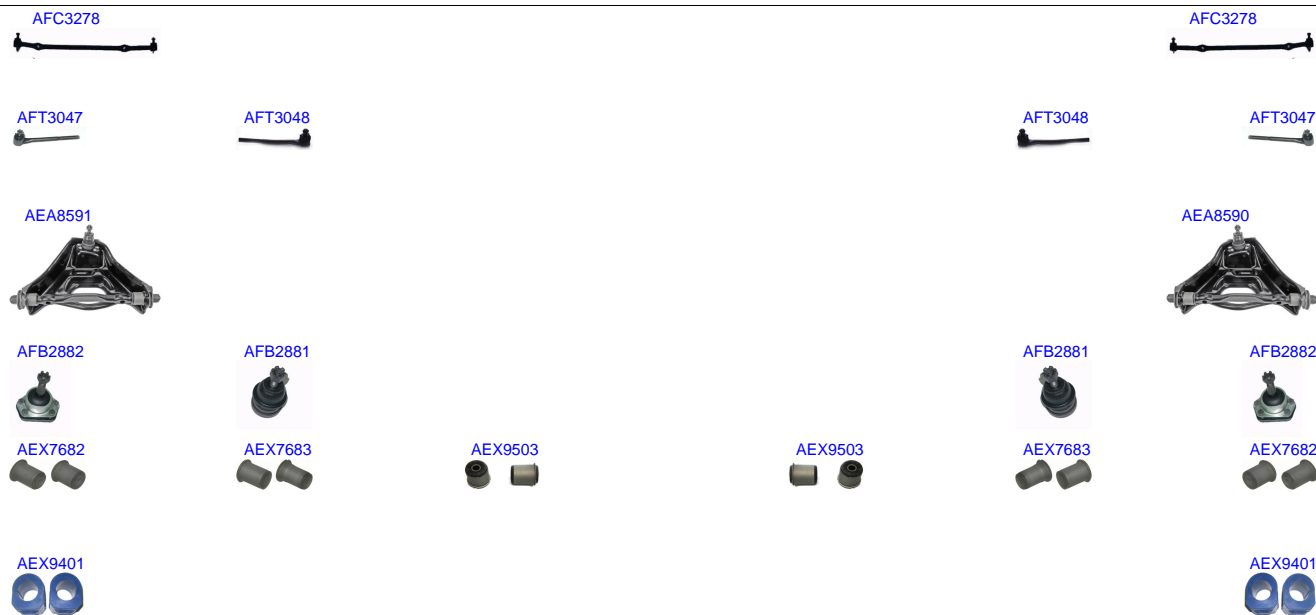

Ruitai	Description	Position	Years
AFC3278	CROSS ROD	R/L	1977-1996
AFT3047	TIE ROD END	R/L	1972-2005
AFT3048	TIE ROD END	R/L	1977-2016
AEA8590	CONTROL ARM	UP R	1977-1978, 1980-2016
AEA8591	CONTROL ARM	UP L	1977-1978, 1980-2016
AFB2882	BALL JOINT	UP R/L	1969-2016
AFB2881	BALL JOINT	LOW R/L	1970-2005
AEX7682	BUSH	LOW R/L	1969-2016
AEX7683	BUSH	LOW R/L	1969-2005
AEX9503	BUSH	LOW R/L	1967-1996
AEX9401	BUSH	FRONT R/L	1973-2006