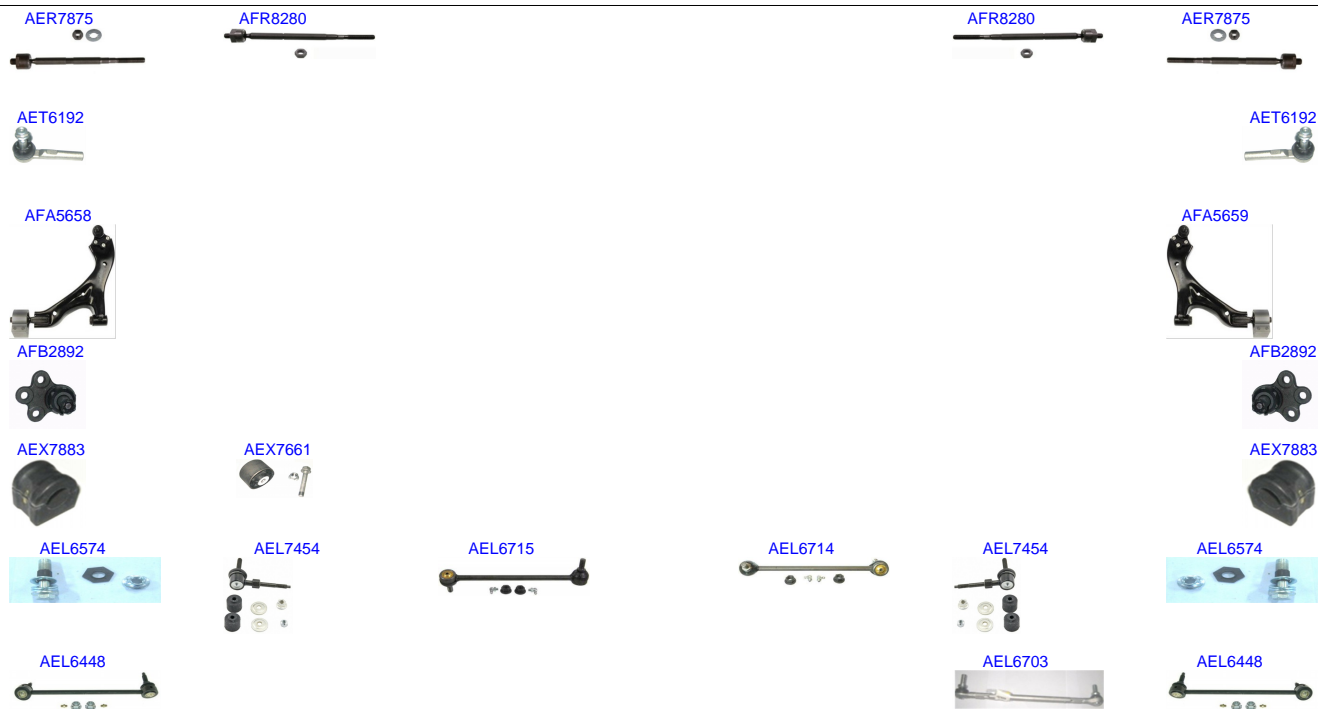

Ruitai	Description	Position	Years
AER7875	RACK END	R/L	2003-2016
AFR8280	RACK END	R/L	2003-2009
AET6192	TIE ROD END	OUT R/L	2002-2016
AFA5659	CONTROL ARM	LOW R	2003-2010
AFA5658	CONTROL ARM	LOW L	2003-2010
AFB2892	BALL JOINT	LOW R/ L	1991-2016
AFB2892	BALL JOINT	LOW R/L	1991-2016
AEX7883	BUSH	FRONT R/L	2002-2010
AEX7661	BUSH		2001-2009
AEL6574	STABILIZER LINK	R/L	1986-2016
AEL7454	STABILIZER LINK	REAR R/L	2001-2009
AEL6714	STABILIZER LINK	R	2003-2016
AEL6715	STABILIZER LINK	L	2004-2016
AEL6448	STABILIZER LINK	FRONT R/L	2001-2009
AEL6703	STABILIZER LINK	FRONT R	2001-2009