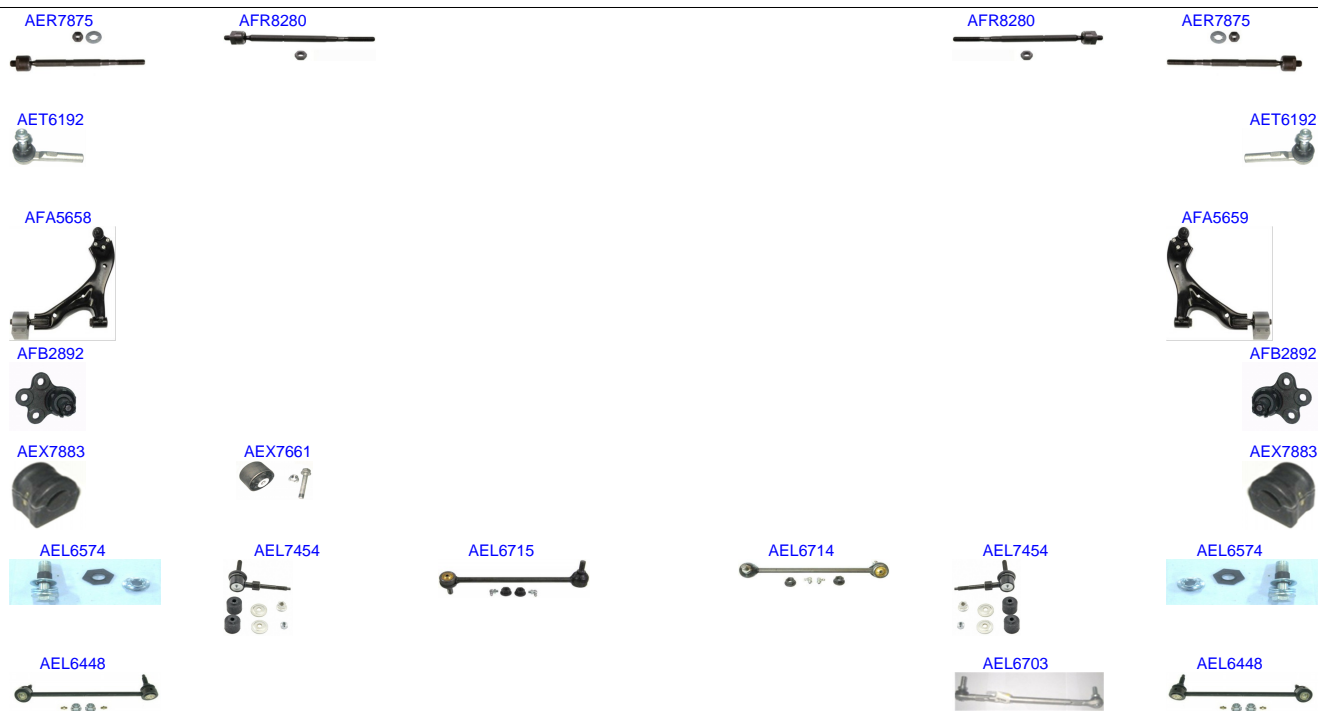

Ruitai	Description	Position	Years
AER7875	RACK END	R/L	2003-2016
AFR8280	RACK END	R/L	2003-2009
AET6192	TIE ROD END	OUT R/L	2002-2016
AFA5659	CONTROL ARM	LOW R	2003-2010
AFA5658	CONTROL ARM	LOW L	2003-2010
AFB2892	BALL JOINT	LOW R/ L	1991-2016
AFB2892	BALL JOINT	LOW R/L	1991-2016
AEX7883	BUSH	FRONT R/L	2002-2010
AEX7661	BUSH		2001-2009
AEL6574	STABILIZER LINK	R/L	1986-2016
AEL7454	STABILIZER LINK	REAR R/L	2001-2009
AEL6714	STABILIZER LINK	R	2003-2016
AEL6715	STABILIZER LINK	L	2004-2016
AEL6448	STABILIZER LINK	FRONT R/L	2001-2009
AEL6703	STABILIZER LINK	FRONT R	2001-2009