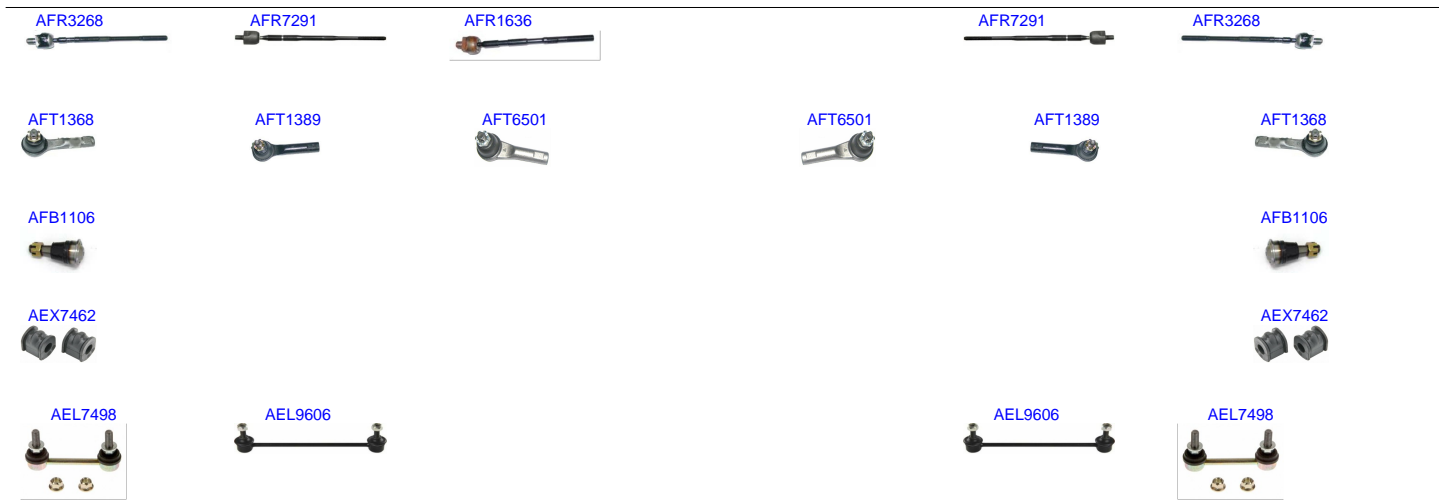

NISSAN ALTIMA 1992

AFR3268

AFR3268

AFT1389

AFT1389

Ruitai	Description	Position	Years
AFR3268	RACK END	R/L	1991-2016
AFT1389	TIE ROD END	OUT R/L	1986-2016

NISSAN ALTIMA 1993

Ruitai	Description	Position	Years
AFR3268	RACK END	R/L	1991-2016
AFR7291	RACK END	R/L	1993-2001
AFR1636	RACK END		1993-2001
AFT1368	TIE ROD END	OUT R/L	1983-2001
AFT1389	TIE ROD END	OUT R/L	1986-2016
AFT6501	TIE ROD END	OUT R/L	1993-2006
AFB1106	BALL JOINT	LOW R/L	1985-2016
AEX7462	BUSH	REAR R/L	1990-2004
AEL7498	STABILIZER LINK	REAR R/L	1993-2001
AEL9606	STABILIZER LINK	FRONT R/L	1982-2004