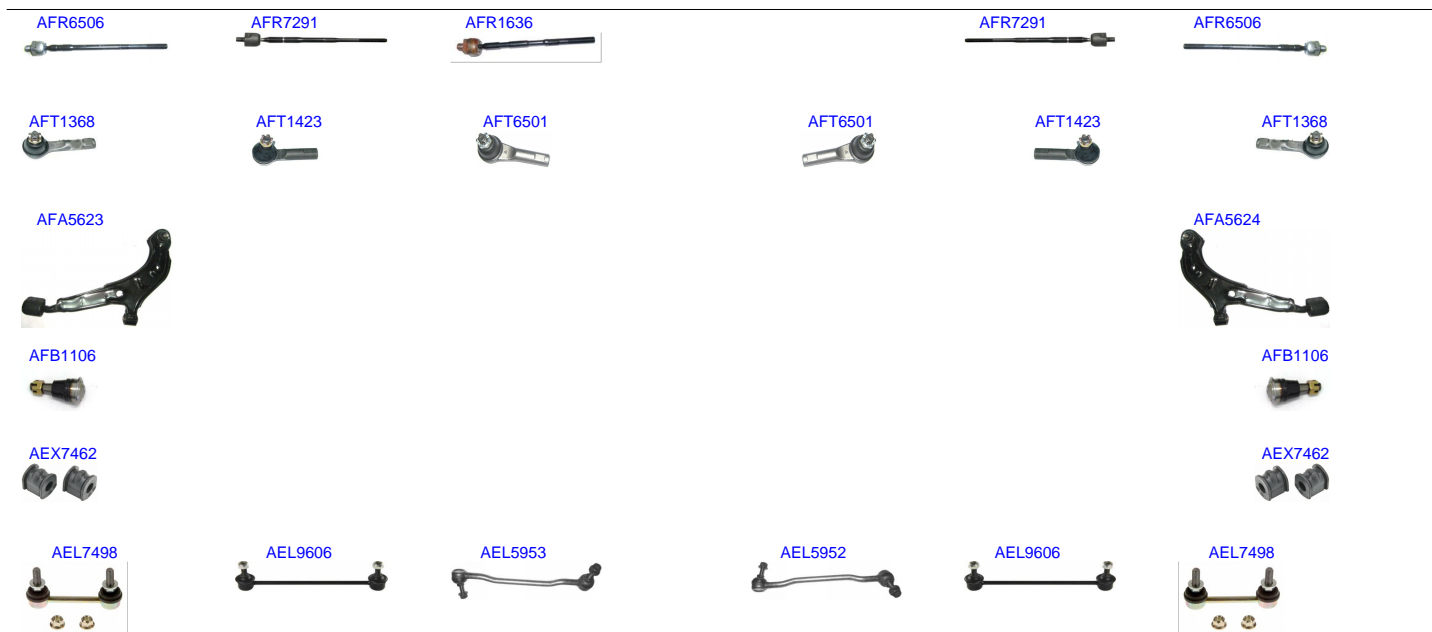

NISSAN ALTIMA 2001

Ruitai	Description	Position	Years
AFR6506	RACK END	R/L	2001-2008
AFR7291	RACK END	R/L	1993-2001
AFR1636	RACK END		1993-2001
AFT1368	TIE ROD END	OUT R/L	1983-2001
AFT1423	TIE ROD END	OUT R/L	1990-2016
AFT6501	TIE ROD END	OUT R/L	1993-2006
AFA5624	CONTROL ARM	LOW R	1997-2001
AFA5623	CONTROL ARM	LOW L	1997-2001
AFB1106	BALL JOINT	LOW R/L	1985-2016
AEX7462	BUSH	REAR R/L	1990-2004
AEL7498	STABILIZER LINK	REAR R/L	1993-2001
AEL9606	STABILIZER LINK	FRONT R/L	1982-2004
AEL5952	STABILIZER LINK	FRONT R	2001-2008
AEL5953	STABILIZER LINK	FRONT L	2001-2008