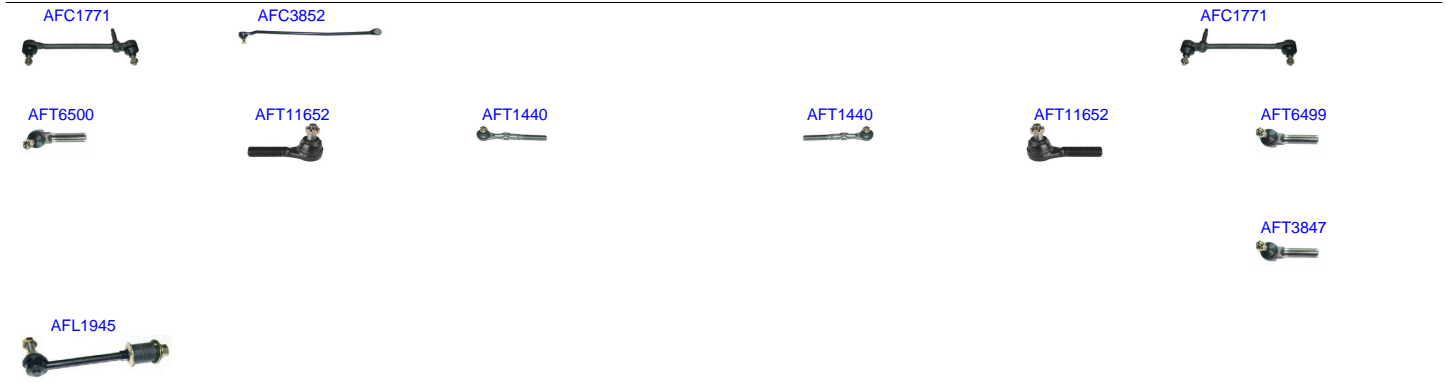

NISSAN PATROL STATION WAGON 1988 - 1989

Ruitai	Description	Position	Years
AFC1771	CROSS ROD	R/L	1984-2016
AFC3852	CROSS ROD	LHD	1980-1982, 1984-1998
AFT6499	TIE ROD END	OUT R	1969-2016
AFT6500	TIE ROD END	OUT L	1969-2016
AFT11652	TIE ROD END	IN R/L	1988-1998
AFT1440	TIE ROD END	IN R/L	1983-1998
AFT3847	TIE ROD END	IN R	1979-1989
AFL1945	STABILIZER LINK		1986-2015