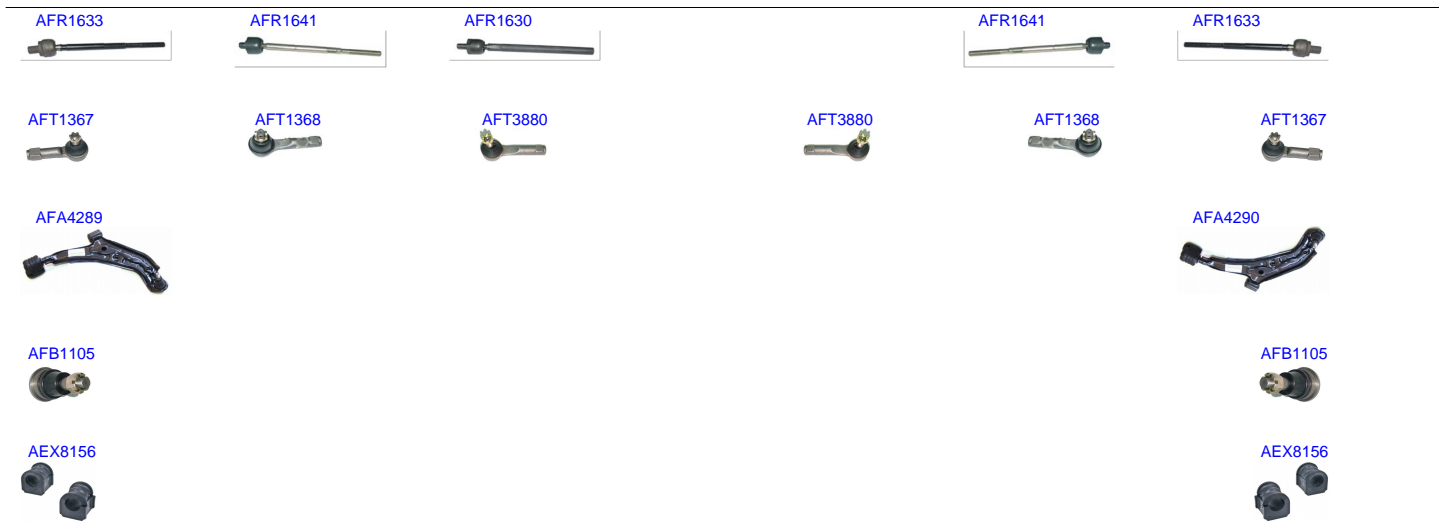

NISSAN 200SX 1995

Ruitai	Description	Position	Years
AFR1633	RACK END	R/L	1982-2016
AFR1641	RACK END	R/L	1993-2016
AFR1630	RACK END		1981-2003
AFT1367	TIE ROD END	OUT R/L	1981-2001
AFT1368	TIE ROD END	OUT R/L	1983-2001
AFT3880	TIE ROD END	OUT R/L	1988-2016
AFA4289	CONTROL ARM		1990-2016
AFA4290	CONTROL ARM		1990-2016
AFB1105	BALL JOINT	LOW R/L	1990-2016
AEX8156	BUSH	FRONT R/L	1990-1993, 1995-1999