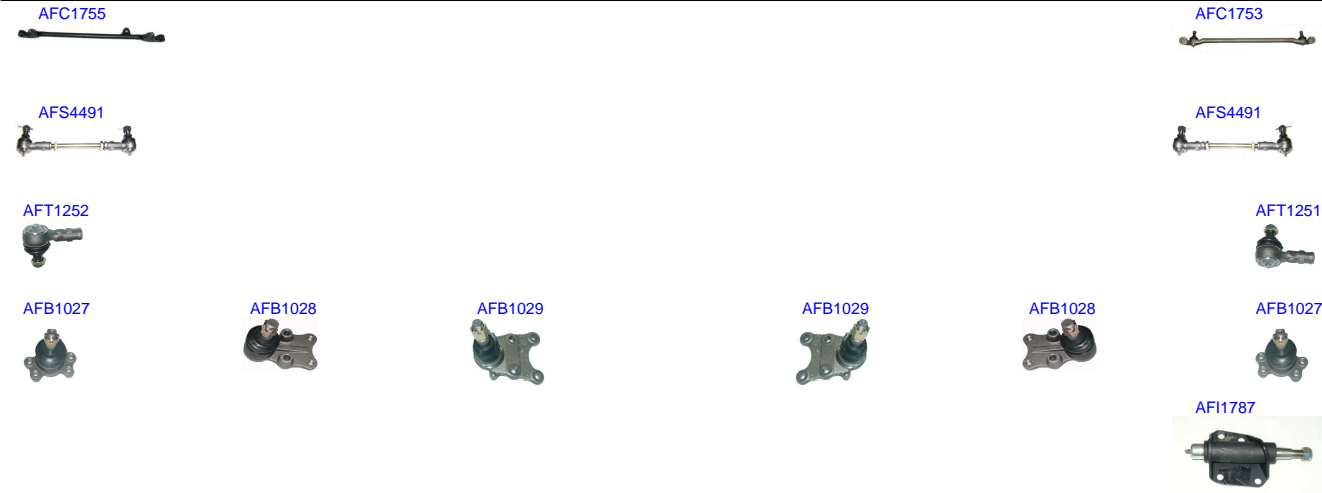

ISUZU FASTER CHEVROLET-LUV 1990 - 2015

Ruitai	Description	Position	Years
AFC1753	CROSS ROD	RHD	1988-2015
AFC1755	CROSS ROD	LHD	1989-2015
AFS4491	SIDE ROD ASSY	R/L	1983-2015
AFT1251	TIE ROD END	OUT R	1977-2016
AFT1252	TIE ROD END	OUT L	1977-2016
AFB1027	BALL JOINT	UP R/L	1977-2016
AFB1028	BALL JOINT	LOW R/L	1977-2016
AFB1029	BALL JOINT	LOW R/L	1983-2016
AFI1787	IDLER ARM	RHD	1979-2015