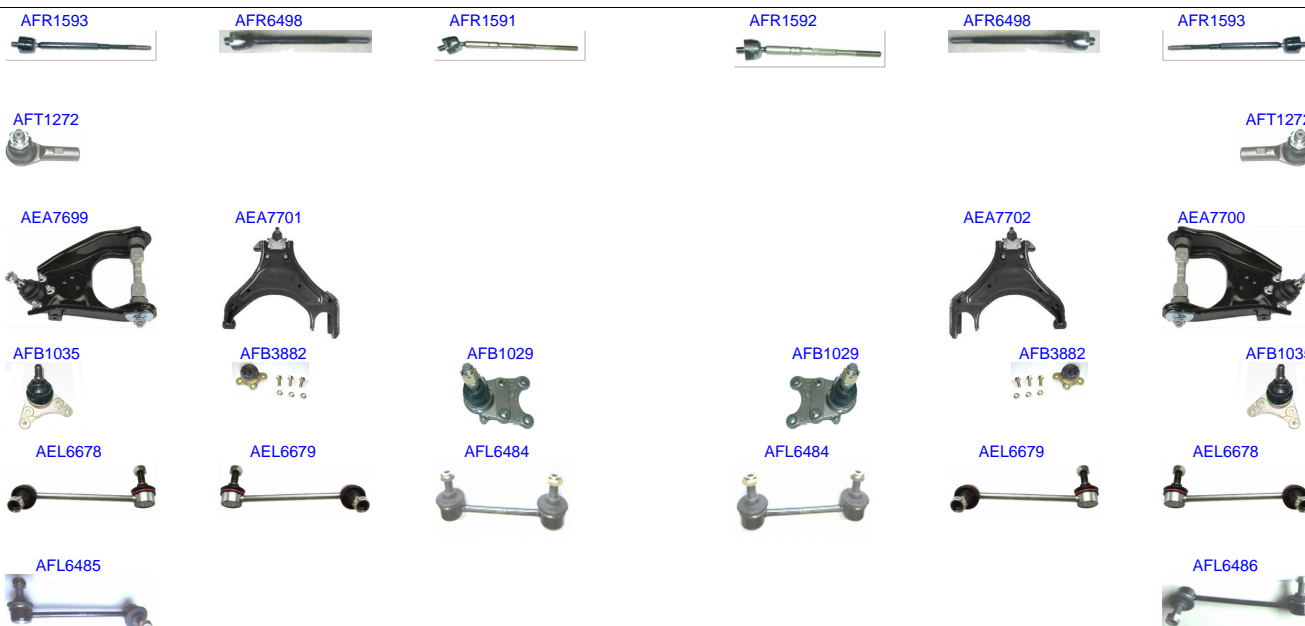

# ISUZU D-MAX 4WD 2016

AFB1029

AFB1029

Ruitai	Description	Position	Years
AFB1029	BALL JOINT	LOW R/L	1983-2016

Ruitai	Description	Position	Years
AFR1593	RACK END	R/L	2002-2015
AFR1591	RACK END		2002-2015
AFR1592	RACK END		2002-2015
AFT1272	TIE ROD END	OUT R/L	2002-2015
AEA7699	CONTROL ARM		2002-2015
AEA7700	CONTROL ARM		2002-2015
AEA7701	CONTROL ARM		2002-2015
AEA7702	CONTROL ARM		2002-2015
AFB1035	BALL JOINT	UP R/L	2002-2015
AFB3882	BALL JOINT	UP R/L	1987-2015
AFB1029	BALL JOINT	LOW R/L	1983-2016
AEL6678	STABILIZER LINK	FRONT R/L	2002-2015
AEL6679	STABILIZER LINK	FRONT R/L	2002-2015
AFL6484	STABILIZER LINK	FRONT R/L	2002-2015
AFL6486	STABILIZER LINK	FRONT R	2002-2015
AFL6485	STABILIZER LINK	FRONT L	2002-2015

Ruitai	Description	Position	Years
AFR1593	RACK END	R/L	2002-2015
AFR6498	RACK END	R/L	1991-1999, 2007-2015
AFR1591	RACK END		2002-2015
AFR1592	RACK END		2002-2015
AFT1272	TIE ROD END	OUT R/L	2002-2015
AEA7699	CONTROL ARM		2002-2015
AEA7700	CONTROL ARM		2002-2015
AEA7701	CONTROL ARM		2002-2015
AEA7702	CONTROL ARM		2002-2015
AFB1035	BALL JOINT	UP R/L	2002-2015
AFB3882	BALL JOINT	UP R/L	1987-2015
AFB1029	BALL JOINT	LOW R/L	1983-2016
AEL6678	STABILIZER LINK	FRONT R/L	2002-2015
AEL6679	STABILIZER LINK	FRONT R/L	2002-2015
AFL6484	STABILIZER LINK	FRONT R/L	2002-2015
AFL6486	STABILIZER LINK	FRONT R	2002-2015
AFL6485	STABILIZER LINK	FRONT L	2002-2015