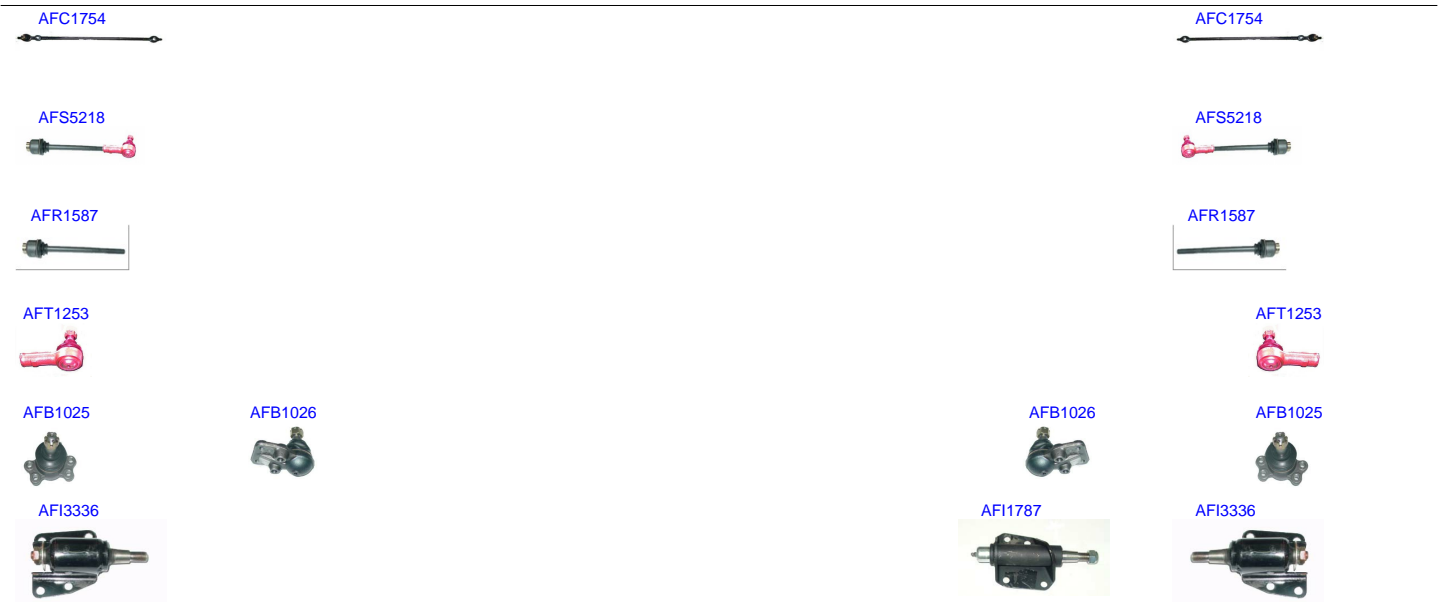

ISUZU FASTER CHEVROLET-LUV 1982 - 1987

Ruitai	Description	Position	Years
AFC1754	CROSS ROD	R/L	1977-2015
AFS5218	SIDE ROD ASSY	R/L	1981-1990
AFR1587	RACK END	R/L	1981-2015
AFT1253	TIE ROD END	OUT R/L	1979-2015
AFB1025	BALL JOINT	UP R/L	1977-2015
AFB1026	BALL JOINT	LOW R/L	1977-2015
AFI3336	IDLER ARM	R/L	1979-1988
AFI1787	IDLER ARM	RHD	1979-2015