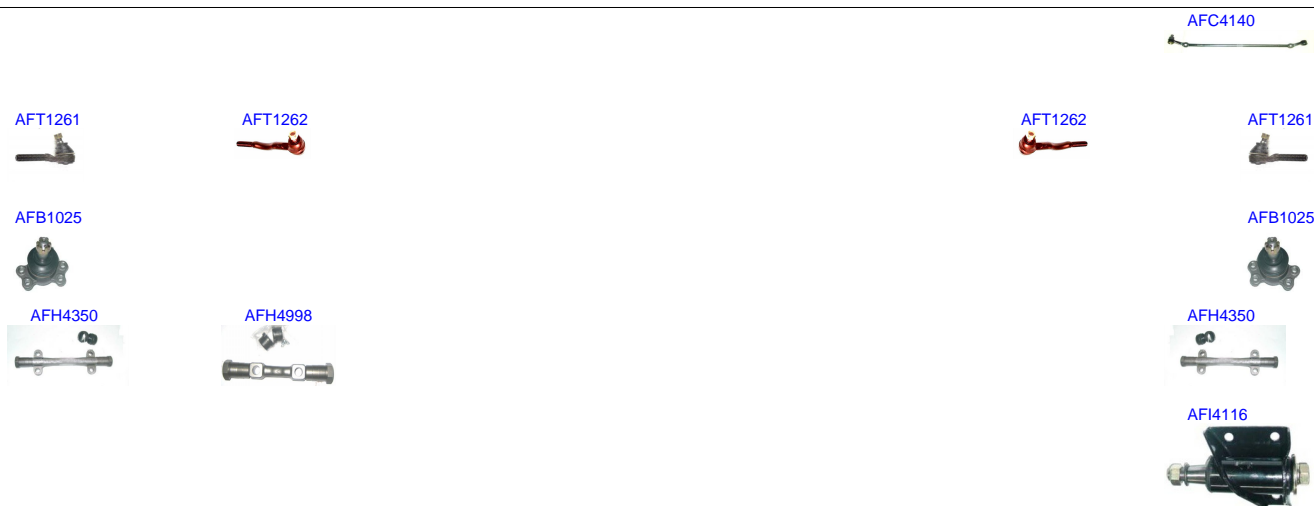

AFT1260

AFT1259

Ruitai	Description	Position	Years
AFT1259	TIE ROD END	OUT R	1961-2015
AFT1260	TIE ROD END	OUT L	1961-2015

AFT1260

AFT1259

Ruitai	Description	Position	Years
AFT1259	TIE ROD END	OUT R	1961-2015
AFT1260	TIE ROD END	OUT L	1961-2015