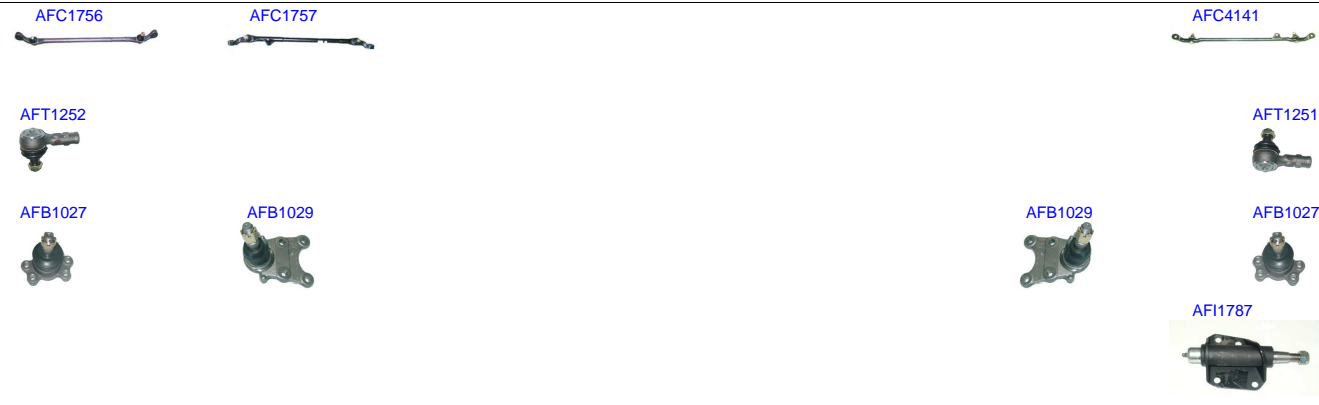

ISUZU FASTER CHEVROLET-LUV 4WD 1989 - 2015

Ruitai	Description	Position	Years
AFC4141	CROSS ROD	RHD	1988-2015
AFC1756	CROSS ROD	LHD	1983-2015
AFC1757	CROSS ROD	LHD	1985-2015
AFT1251	TIE ROD END	OUT R	1977-2016
AFT1252	TIE ROD END	OUT L	1977-2016
AFB1027	BALL JOINT	UP R/L	1977-2016
AFB1029	BALL JOINT	LOW R/L	1983-2016
AFI1787	IDLER ARM	RHD	1979-2015